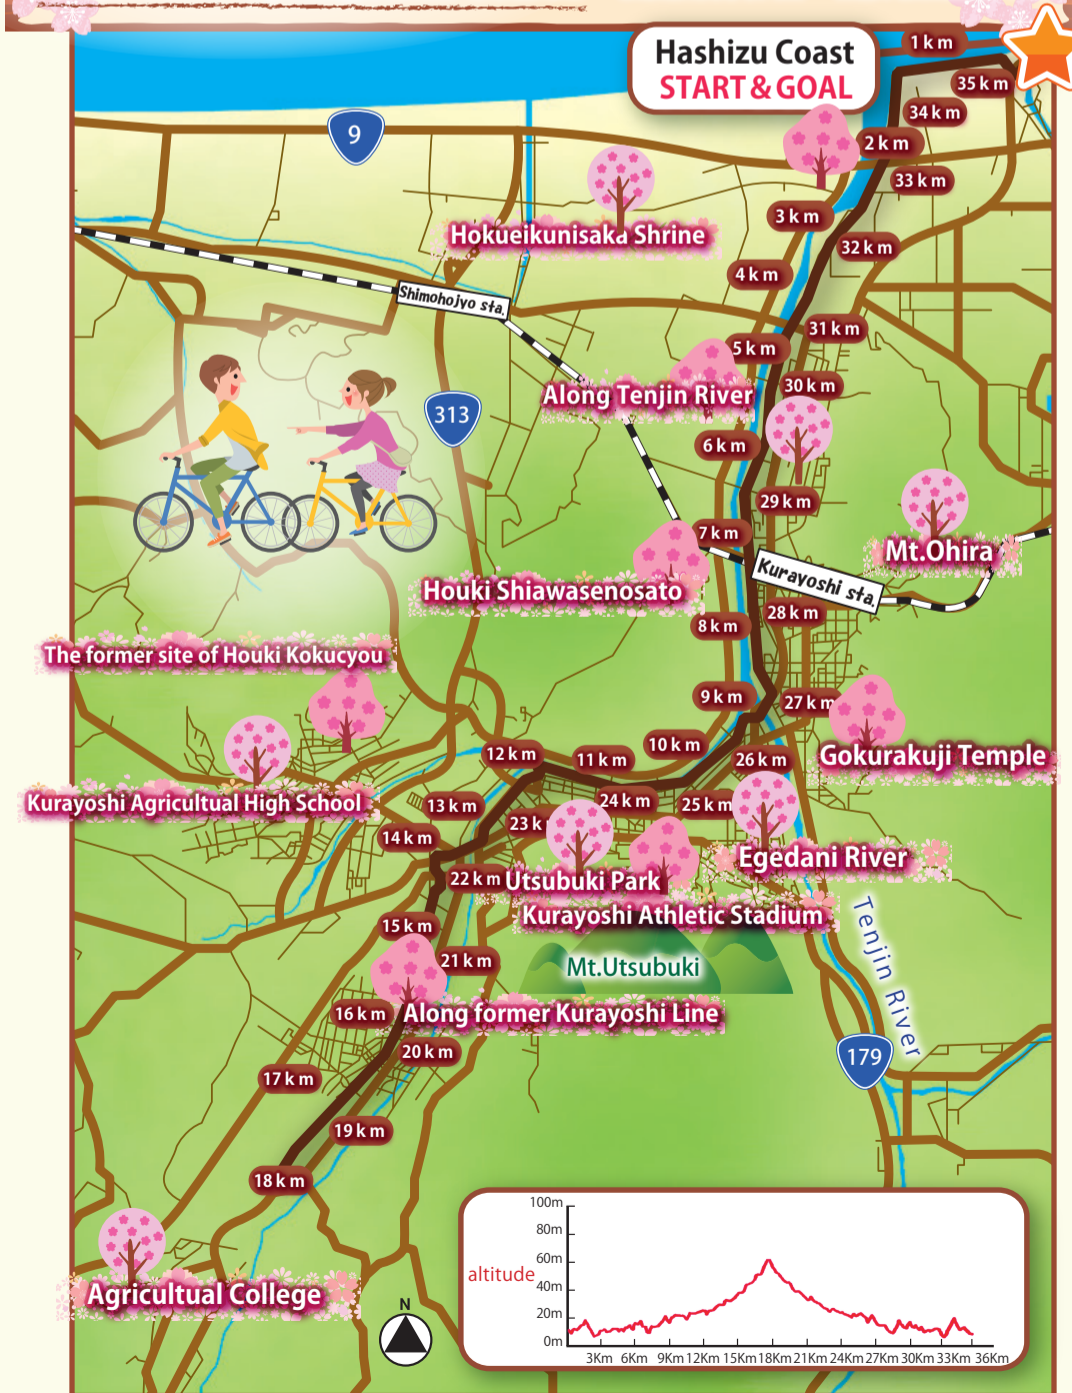

Sakura Walking Course 1 Distance 11.7Km Max altitude 38m

Sakura Walking Course B Distance 17.3Km Max altitude 154m

Sakura Walking Course B-2 Distance 23.1Km Max altitude 45m

Misasa Yurihama Course Distance 30.1Km Max altitude 239m

Yurihama Aoya Course Distance 32.2Km Max altitude 43m

Tenjin River Cycling Road Course Distance 36Km Max altitude 61m

Hokuei Kou Course Distance 29.5Km Max altitude 43m

Daiei Touhaku Nishitakao Course Distance 29.8Km Max altitude 205m