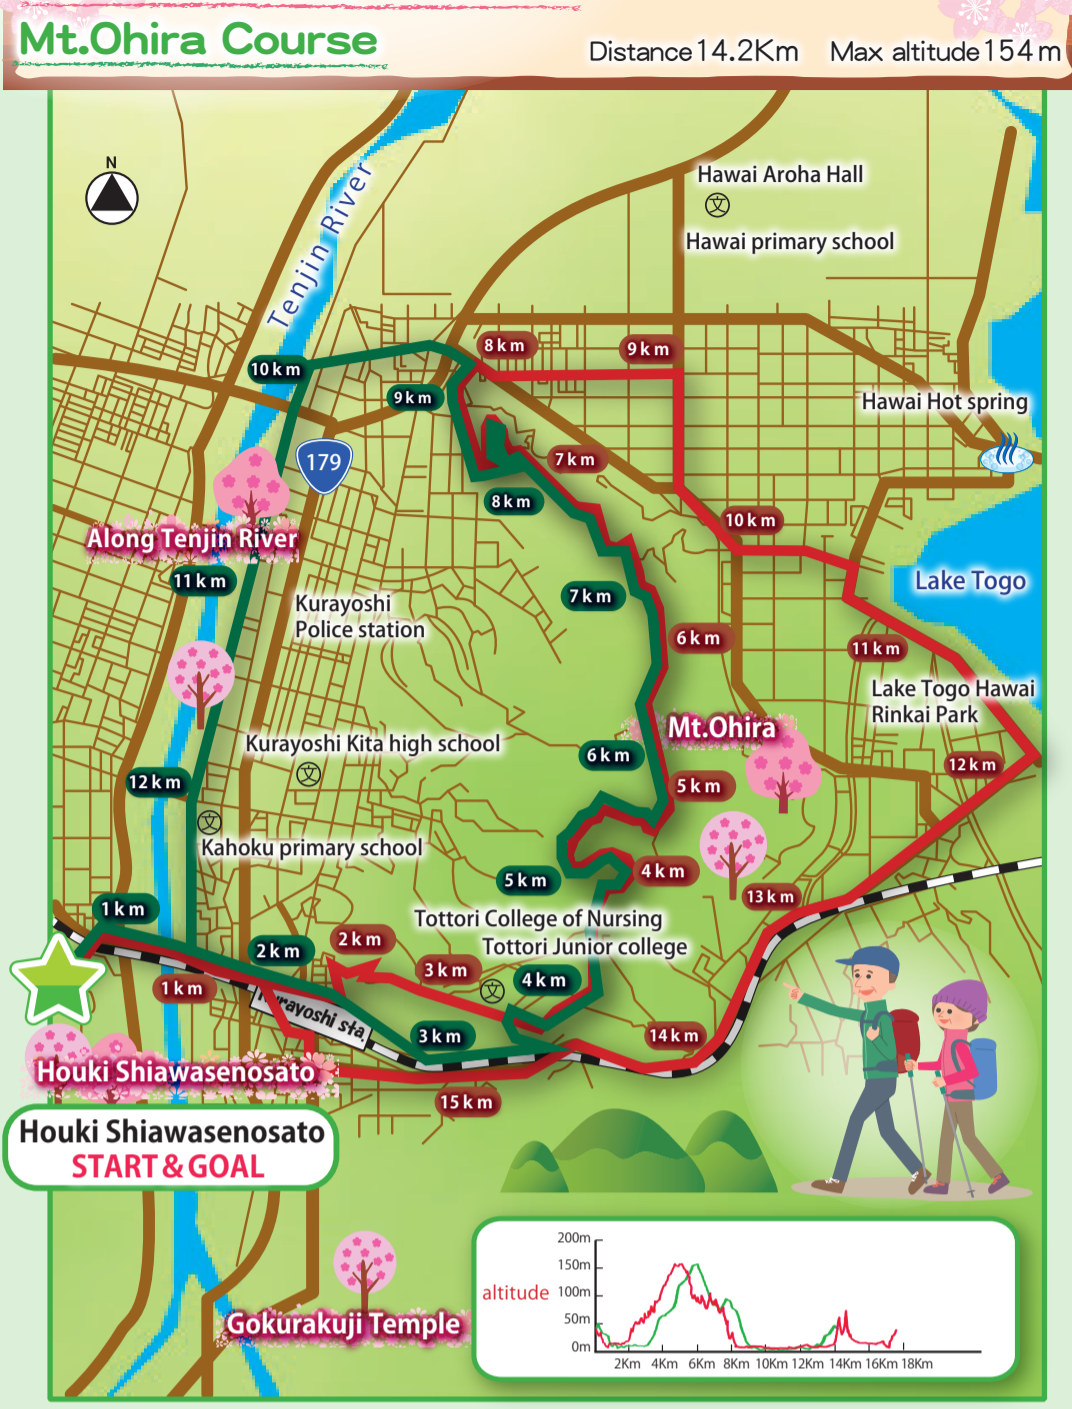

Sakura Walking Course 1 Distance 11.7Km Max altitude 38m

Sakura Walking Course B Distance 17.3Km Max altitude 154m

Sakura Walking Course B-2 Distance 23.1Km Max altitude 45m

Misasa Yurihama Course Distance 30.1Km Max altitude 239m

Yurihama Aoya Course Distance 32.2Km Max altitude 43m

Tenjin River Cycling Road Course Distance 36Km Max altitude 61m

Hokuei Kou Course Distance 29.5Km Max altitude 43m

Daiei Touhaku Nishitakao Course Distance 29.8Km Max altitude 205m