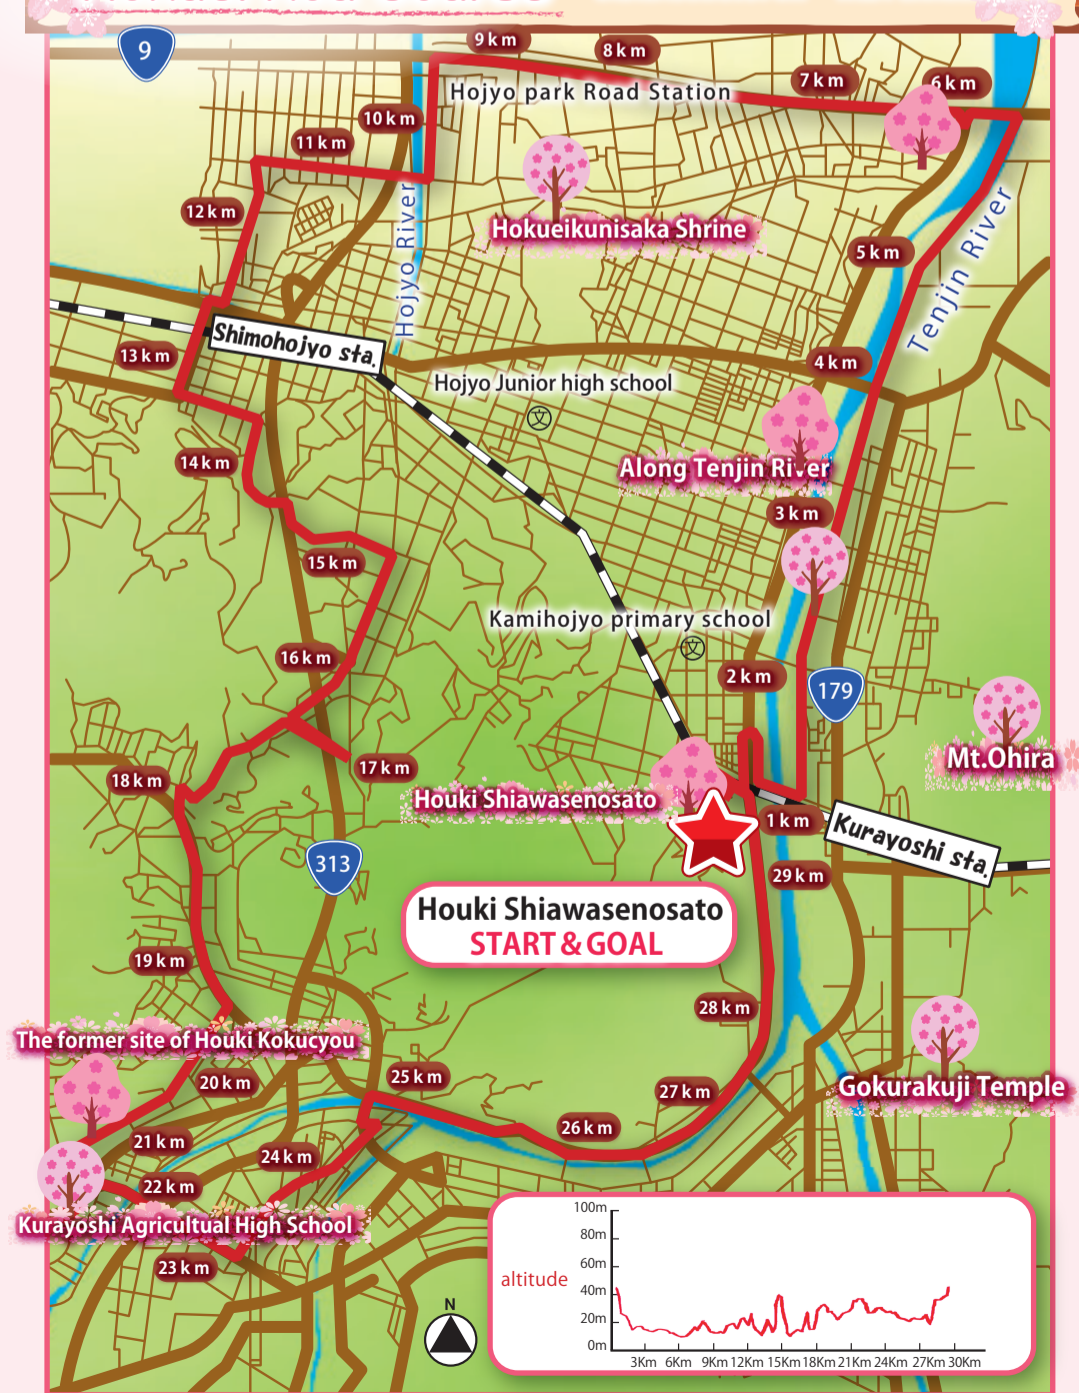

Sakura Walking Course 1 Distance 11.7Km Max altitude 38m

Sakura Walking Course B Distance 17.3Km Max altitude 154m

Sakura Walking Course B-2 Distance 23.1Km Max altitude 45m

Misasa Yurihama Course Distance 30.1Km Max altitude 239m

Yurihama Aoya Course Distance 32.2Km Max altitude 43m

Tenjin River Cycling Road Course Distance 36Km Max altitude 61m

Hokuei Kou Course Distance 29.5Km Max altitude 43m

Daiei Touhaku Nishitakao Course Distance 29.8Km Max altitude 205m